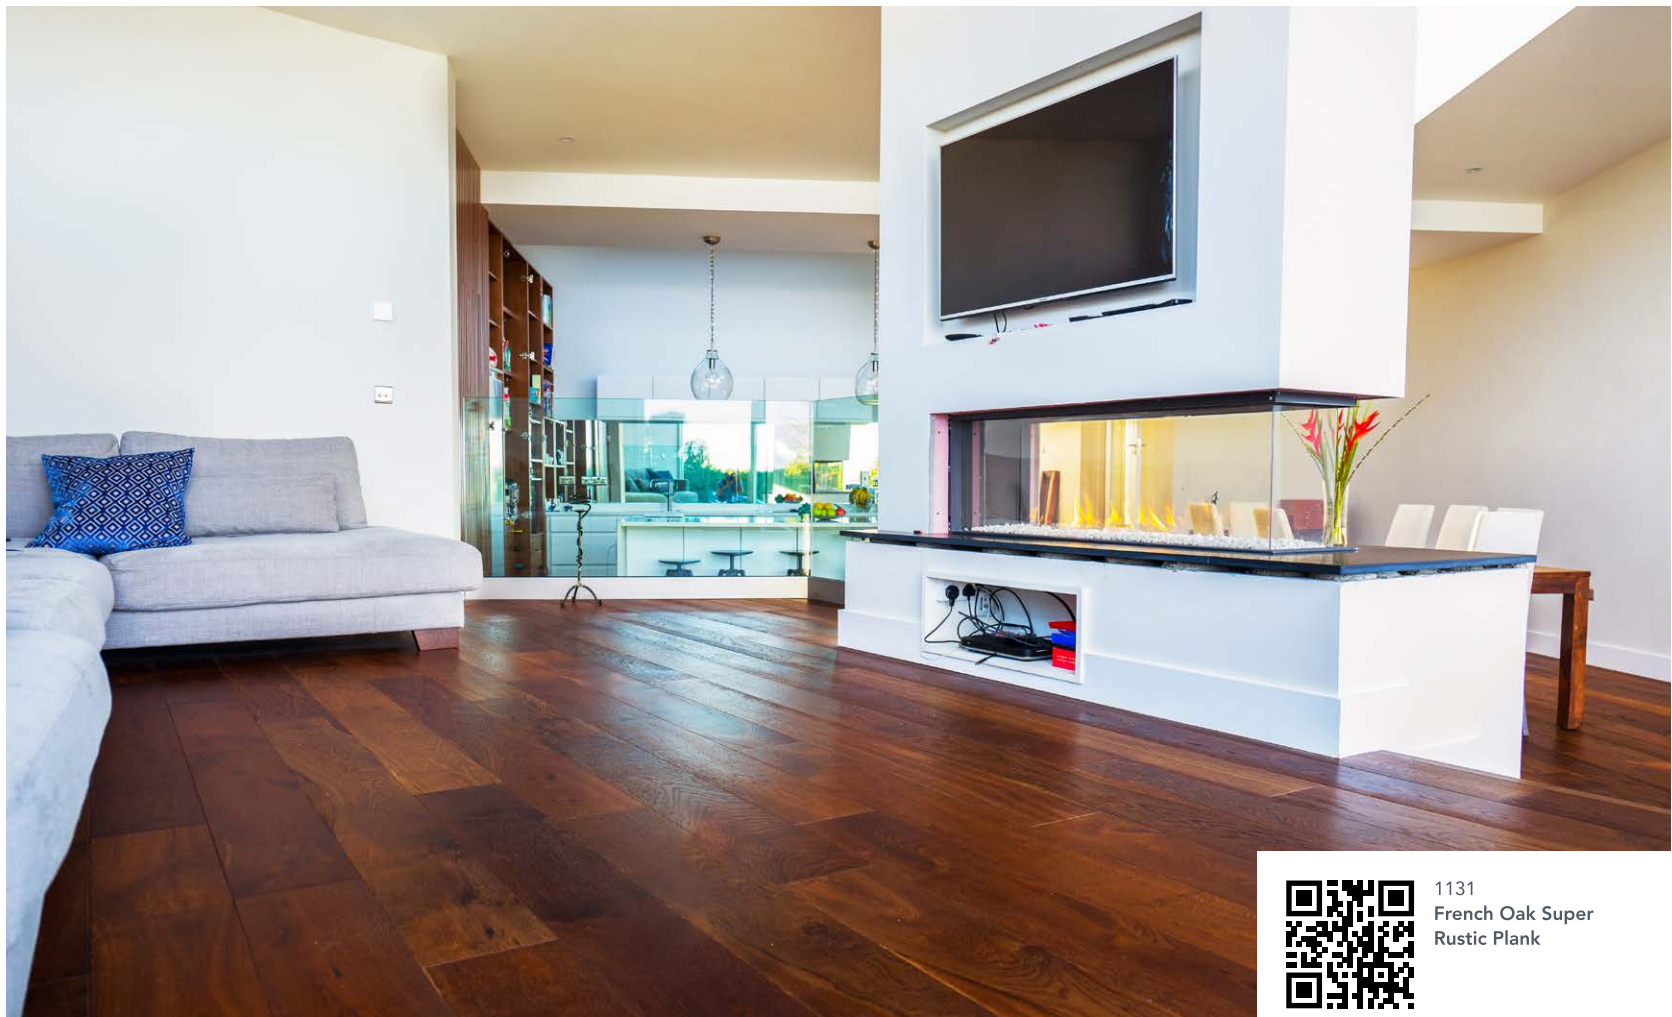

Oak Seduction

1131
French Oak Super
Rustic Plank