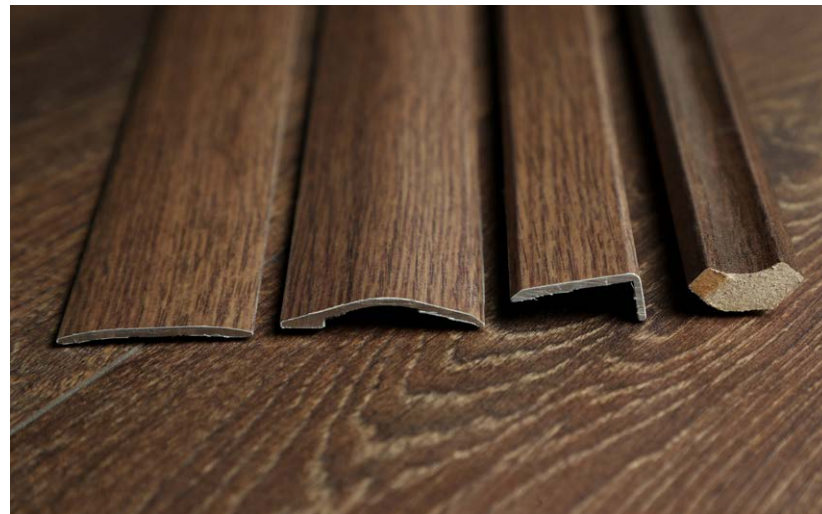

Chocolate Heaven

1468
Mountain
Deep Smoked
Herringbone

5535
Antique
Chestnut Plank

8156
Red River
Hickory Plank

8157
Smokey
Mountain
Hickory Plank

8633
Shire Oak Plank

9013
White Oak Tumbled
Herringbone

Accessories