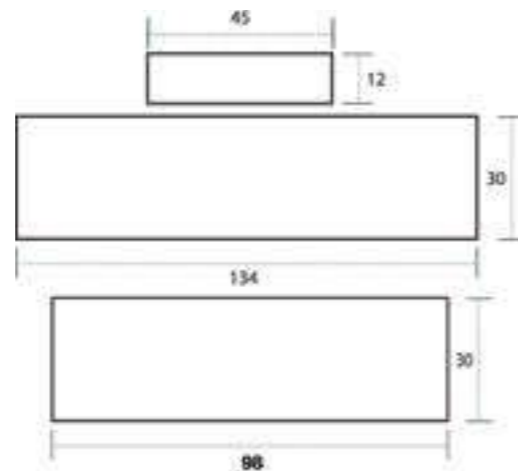

Specifications: