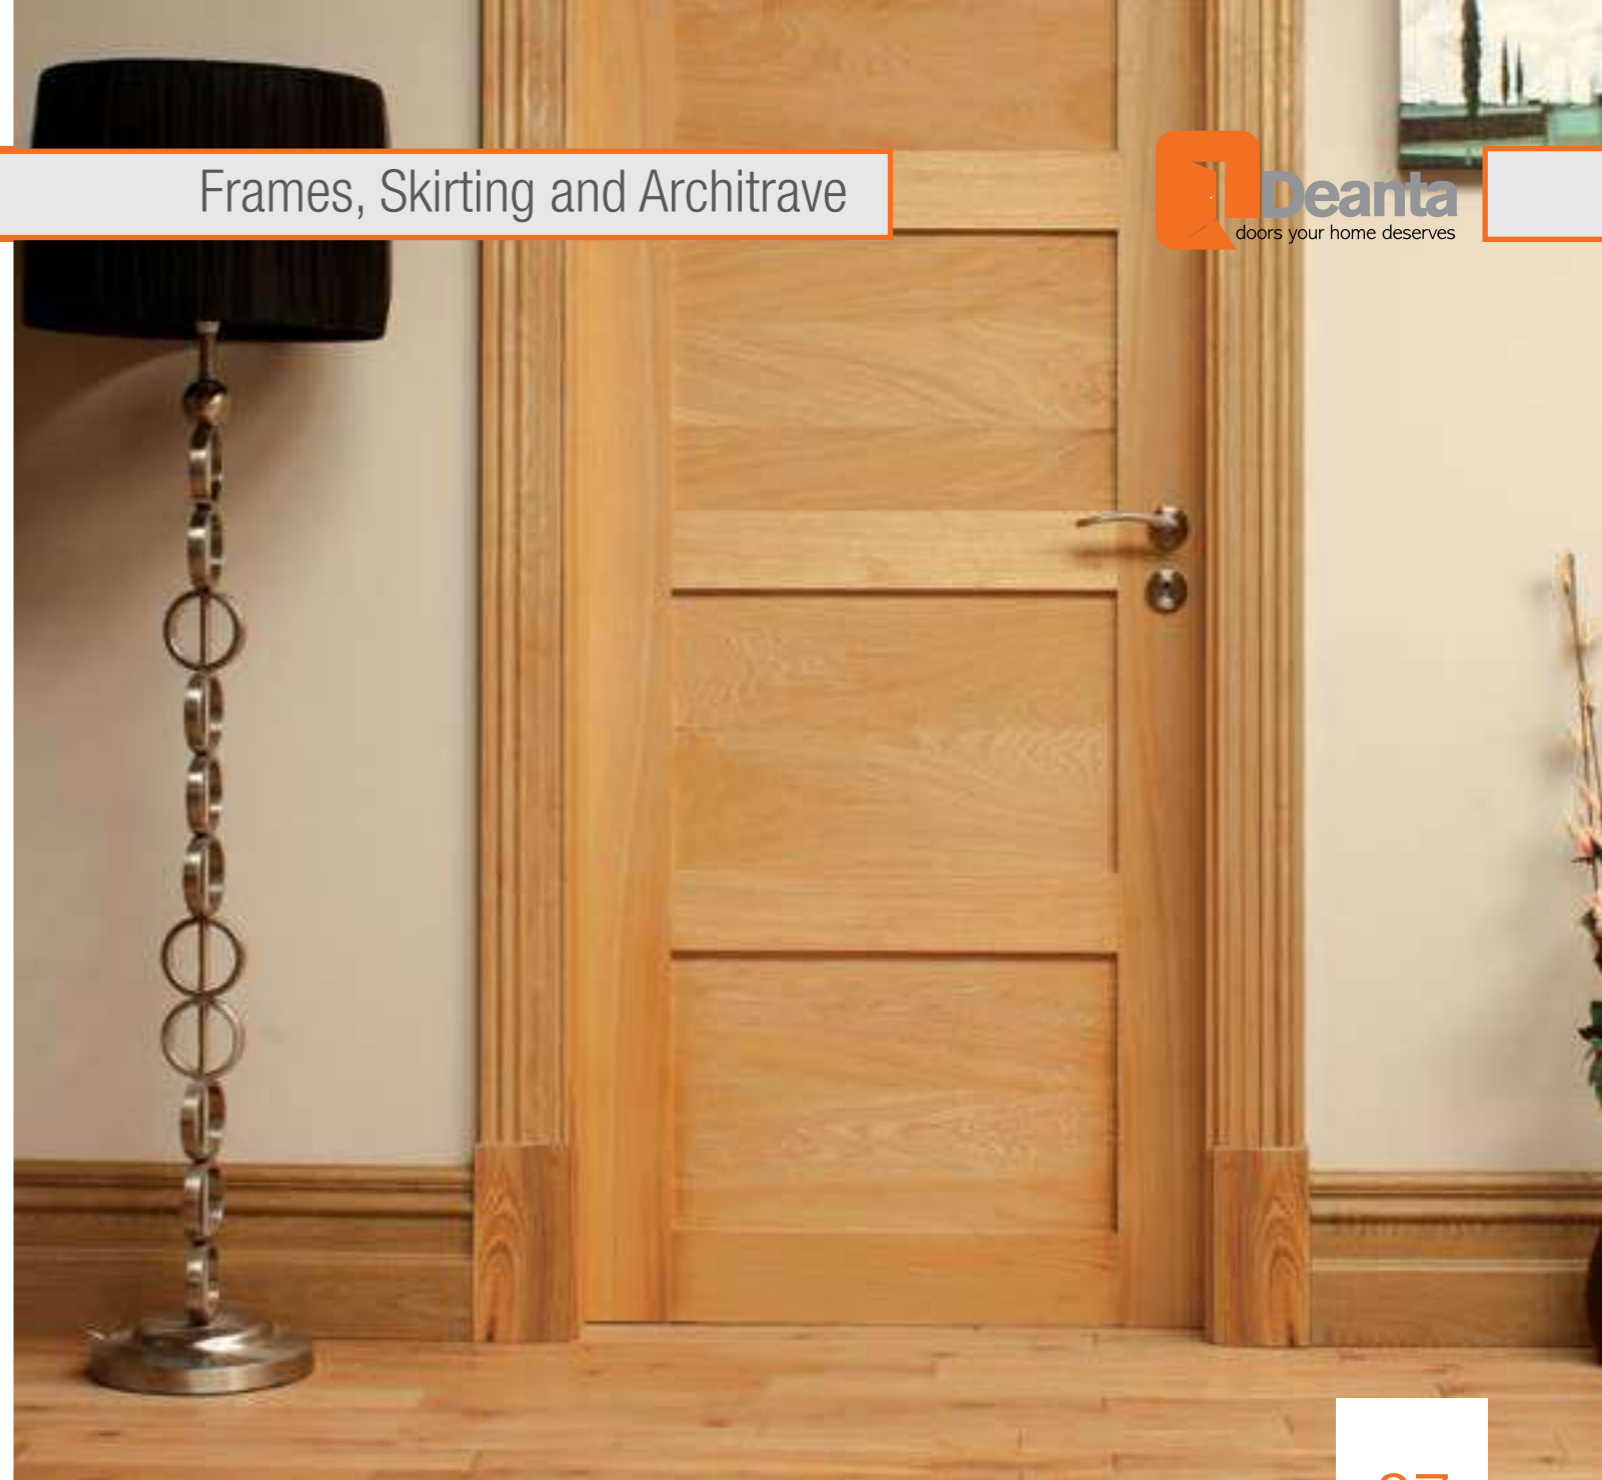

### Specifications:

**Wells**

**Specifications:**

**Wells - Oak**

**Skirting**

**Architrave**

**Dimensions** 3.6M x 220MM x 18MM  
**Dimensions** 110MM x 18MM

**Wells - Walnut**

# Victoriana

**Specifications:**

**Victoriana - Oak**

**Skirting**

**Architrave**

**Dimensions**  
3.6M x 180MM x 18MM

**Dimensions**  
100MM x 18MM

**Victoriana - Walnut**

**Dimensions**  
100MM x 18MM

**Georgian**

**Specifications:**

**Georgian - Oak Veneered**

**Skirting**

**Dimensions**  
3.6M x 144MM x 18MM

**Architrave**

**Dimensions**  
90MM x 18MM