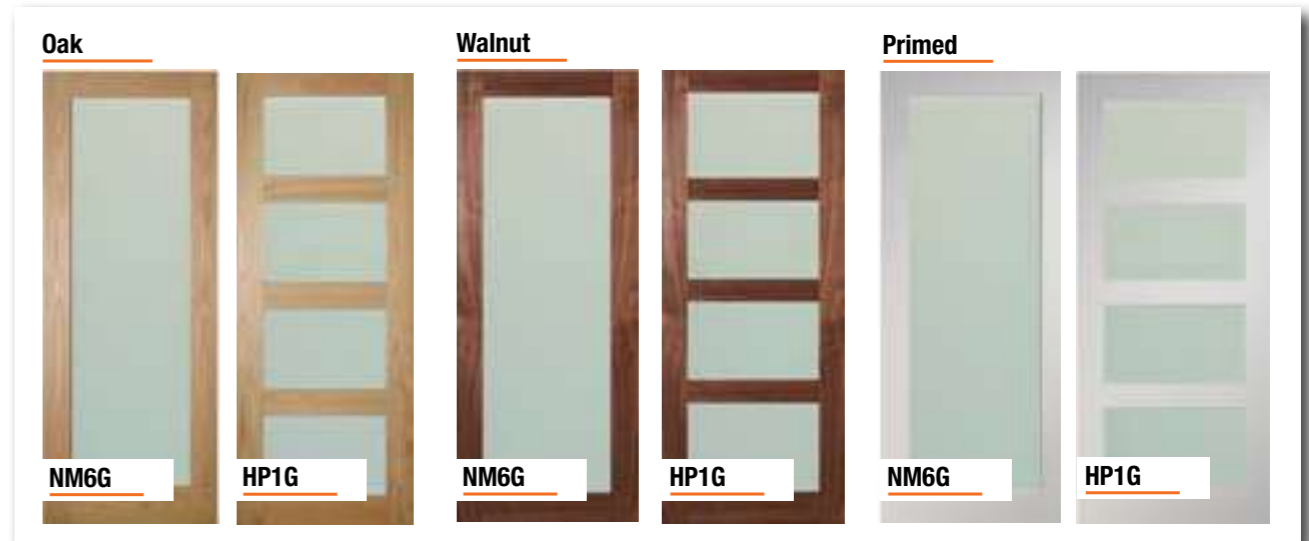

Frosted Glass