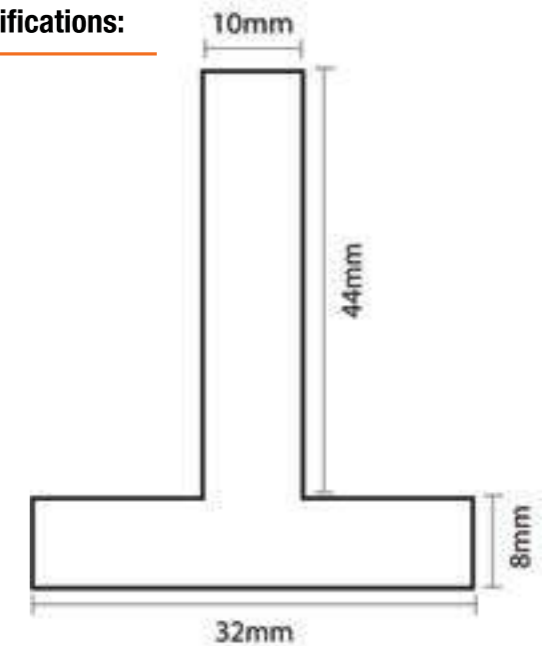

Specifications: