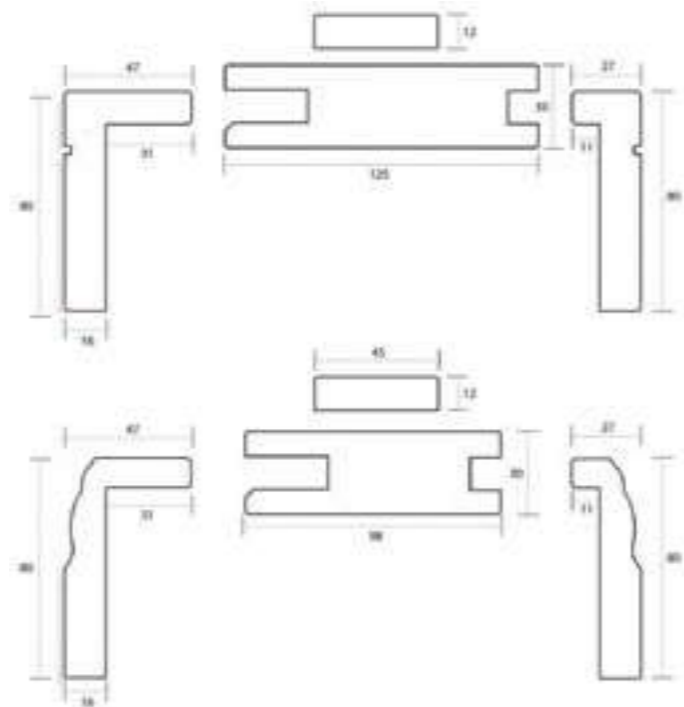

Adjustable Door Casings and Frames

Oak

Walnut

Adjustable frames available in 98mm and 125mm versions in Oak or Walnut.
Shaker or Moulded Adjustable Architrave

Adjustable Door Casings and Frames

OUR REMOVABLE STOP FRAMES AND ADJUSTABLE DOOR CASING (FRAMES AND ARCHITRAVES) HAVE BEEN SPECIALLY DESIGNED TO MAKE LIFE EASIER FOR YOU. CHOOSING ONE OF OUR ADJUSTABLE DOOR CASINGS MEANS THAT INSTALLATION IS A BREEZE AND ONE OF OUR KITS WILL FIT JUST ABOUT ANY WALL YOU HAVE IN YOUR HOME. THESE CASINGS SIMPLIFY THE PROCESS OF FITTING DOOR FRAMES AND ARCHITRAVES AND GIVE A WONDERFUL FINISH WITH MOULDED AND SHAKER STYLE ARCHITRAVE.

Heel Block

Victoriana

Oak

Walnut

Prime

Wells

Oak

Walnut

Prime

Specifications:

Victoriana

Wells