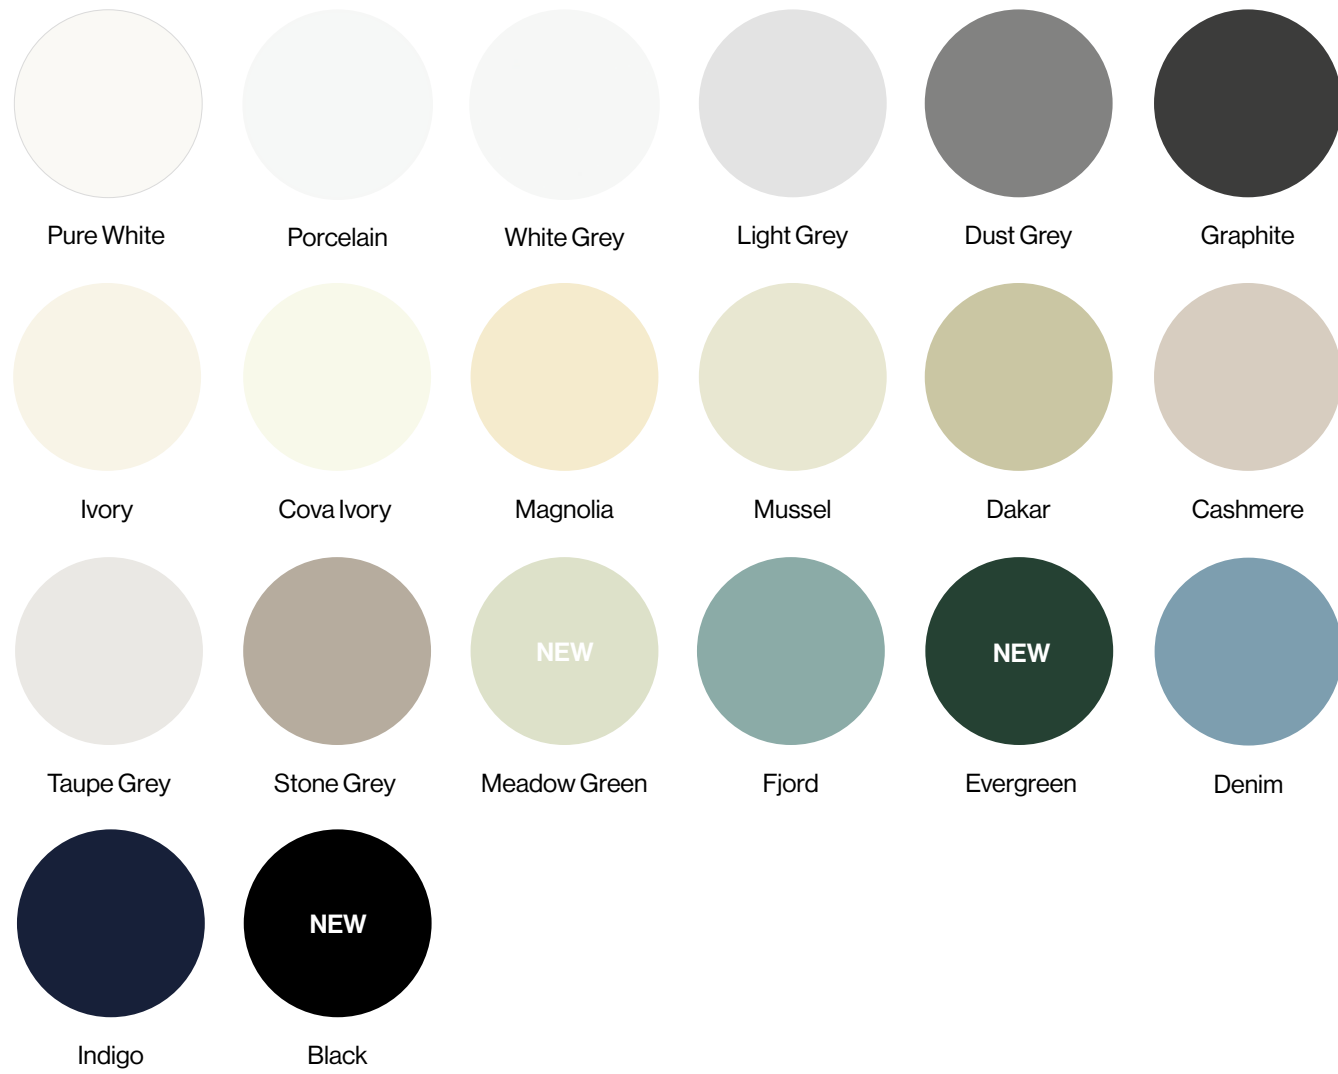

Matt Finishes / Woodgrain Effects

Matt Finishes / Legno

Matt Finishes / Smooth

Matt Finishes / Super Smooth Matt Uni-Colours Super Smooth Matt Uni-Colours

Gloss Finishes / High Gloss Uni-Colours and Metallics