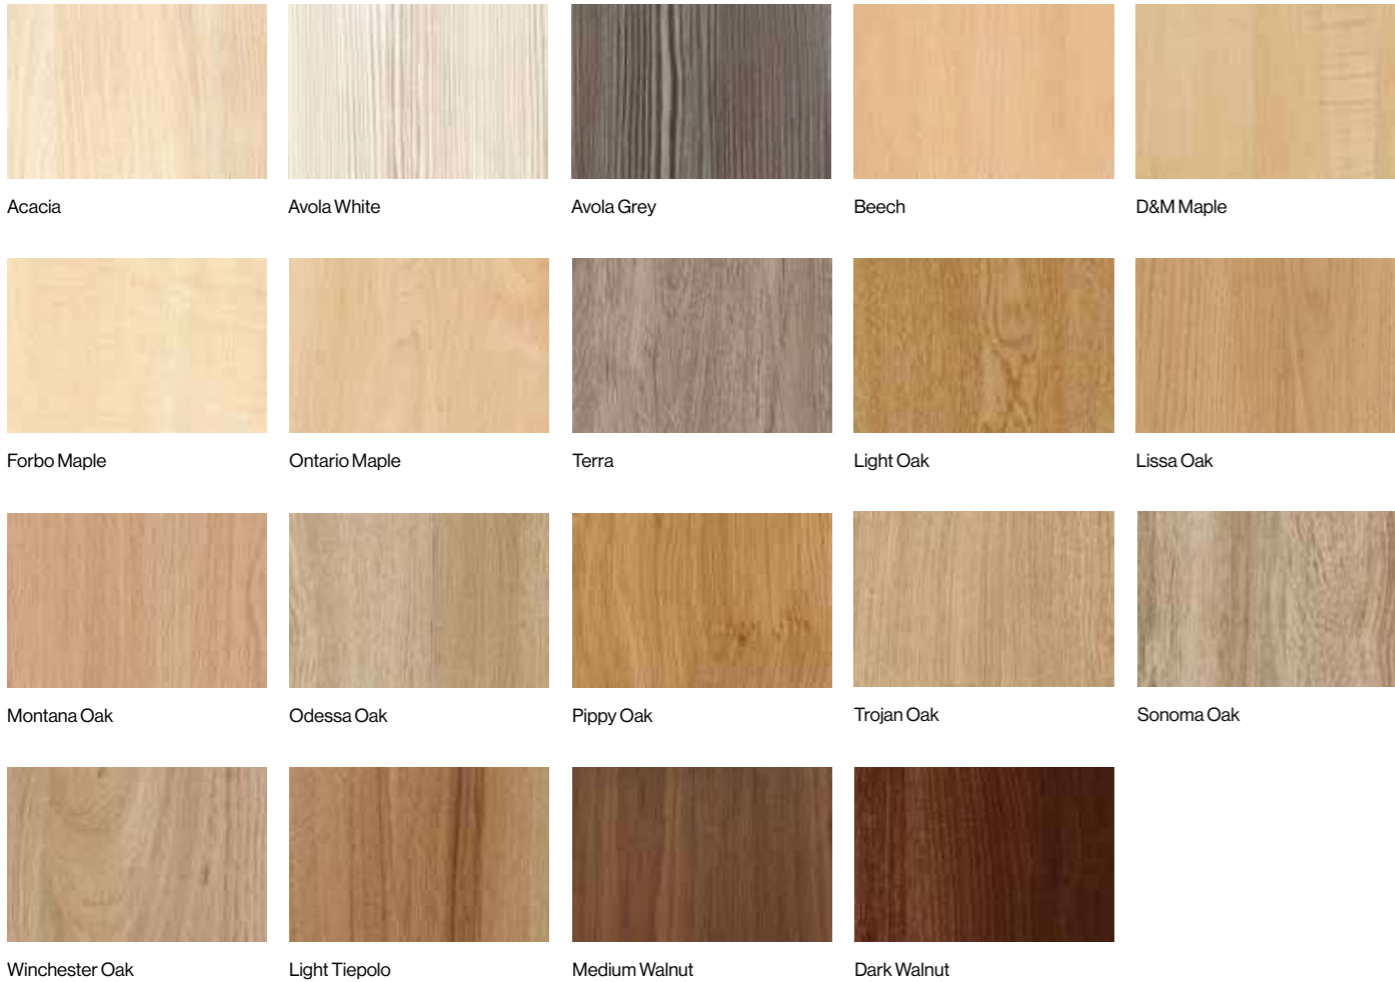

*Lane and Shepford are the only Handle-less Door Styles not available in Gloss Finishes.

Loretto / Featured in SERICA® Kashmir.

Make It Your Own

With 5G you have the ultimate design flexibility when it comes to colours and finishes. With a huge range of uni-colours, wood grains, painted effect and special textures, you can practically achieve any desired look.

Matt Colours, Wood Grains and Specials

Matt Wood Grains

Matt Specials

Matt Textured Colours

Matt Smooth Colours

5G Colours / Finishes

SERICA® Super Smooth Matt

SERICA® Super Smooth Matt

SERICA® Porcelain SERICA® Alabaster SERICA® Taupe Grey SERICA® Pebble

SERICA® Dakar SERICA® Kashmir SERICA® Stone Grey SERICA® Kobe

SERICA® White Grey SERICA® Light Grey SERICA® Dust Grey SERICA® Graphite

SERICA® Denim SERICA® Marine Blue SERICA® Indigo SERICA® Heritage Green

5G Colours / Finishes

High Gloss Colours, Metallics and Wood Grains

High Gloss Neutral Colours

Gloss White Gloss Ivory Gloss Cream

High Gloss Vivid Colours