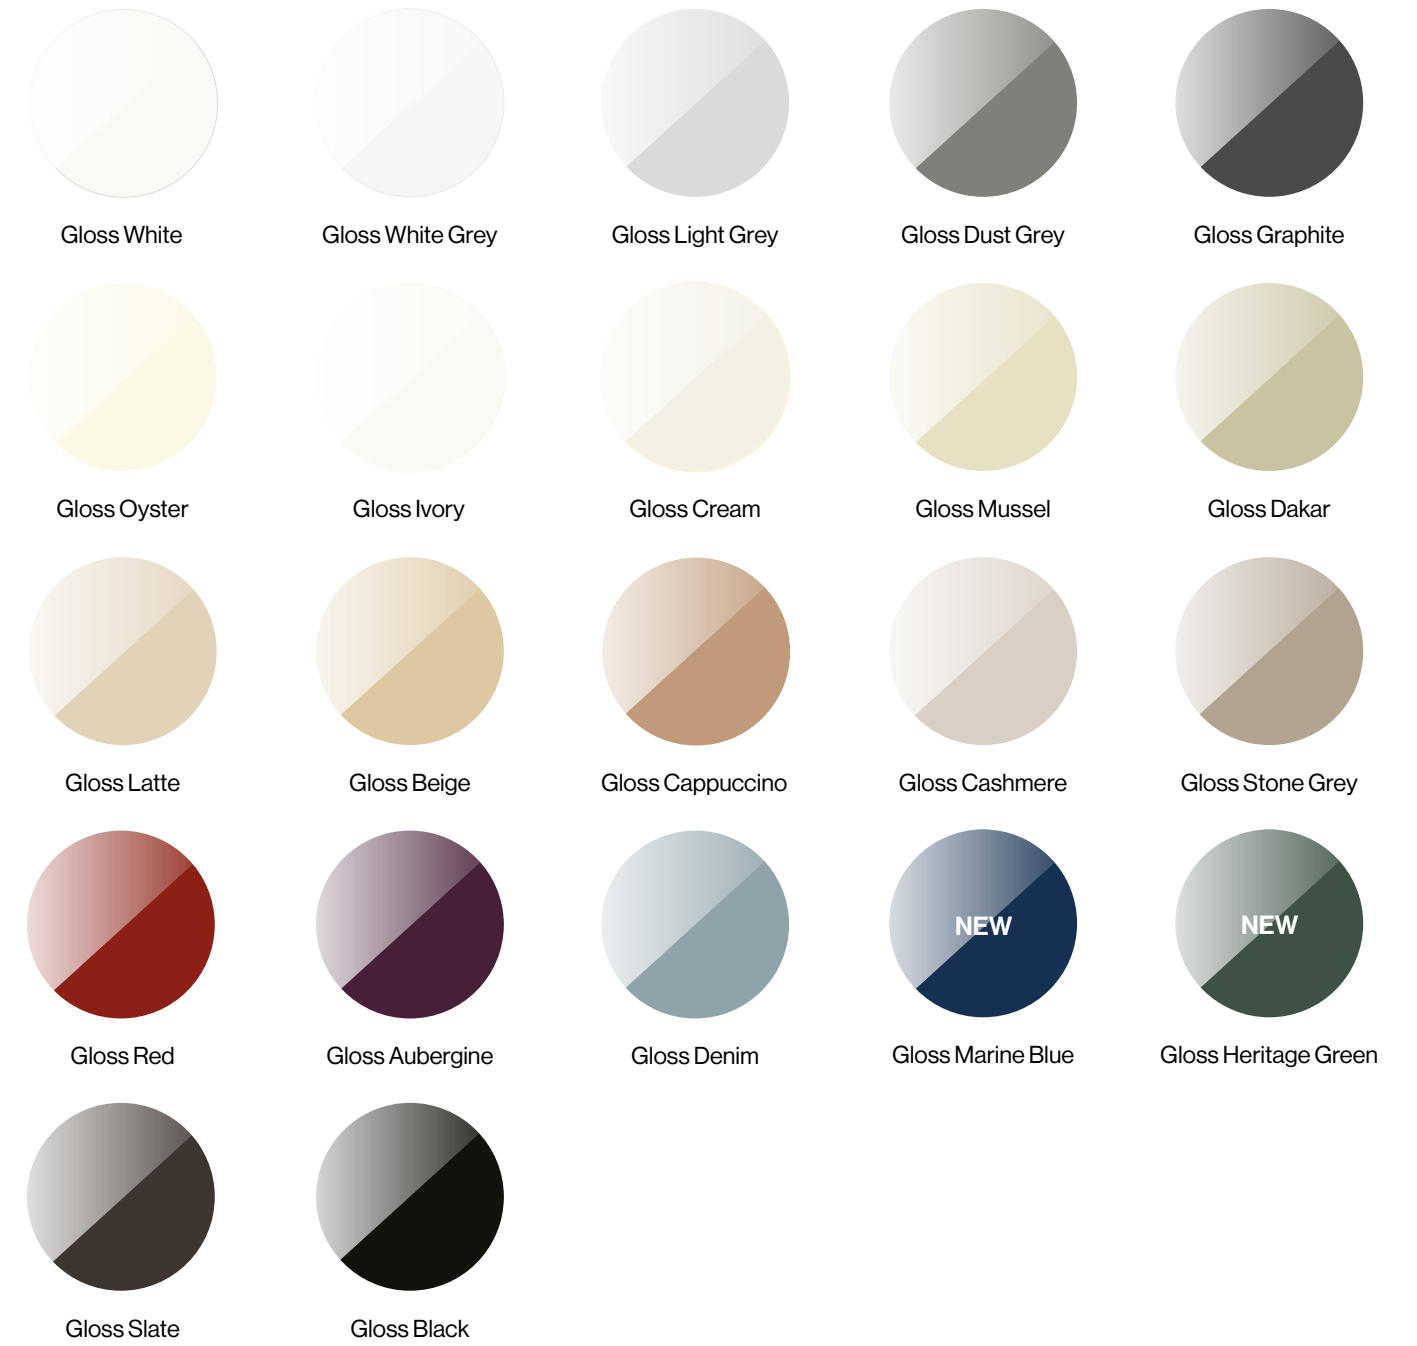

Matt Finishes / Woodgrain Effects

Matt Finishes / Legno

Matt Finishes / Smooth

Matt Finishes / Super Smooth Matt Uni-Colours Super Smooth Matt Uni-Colours

Gloss Finishes / High Gloss Uni-Colours and Metallics